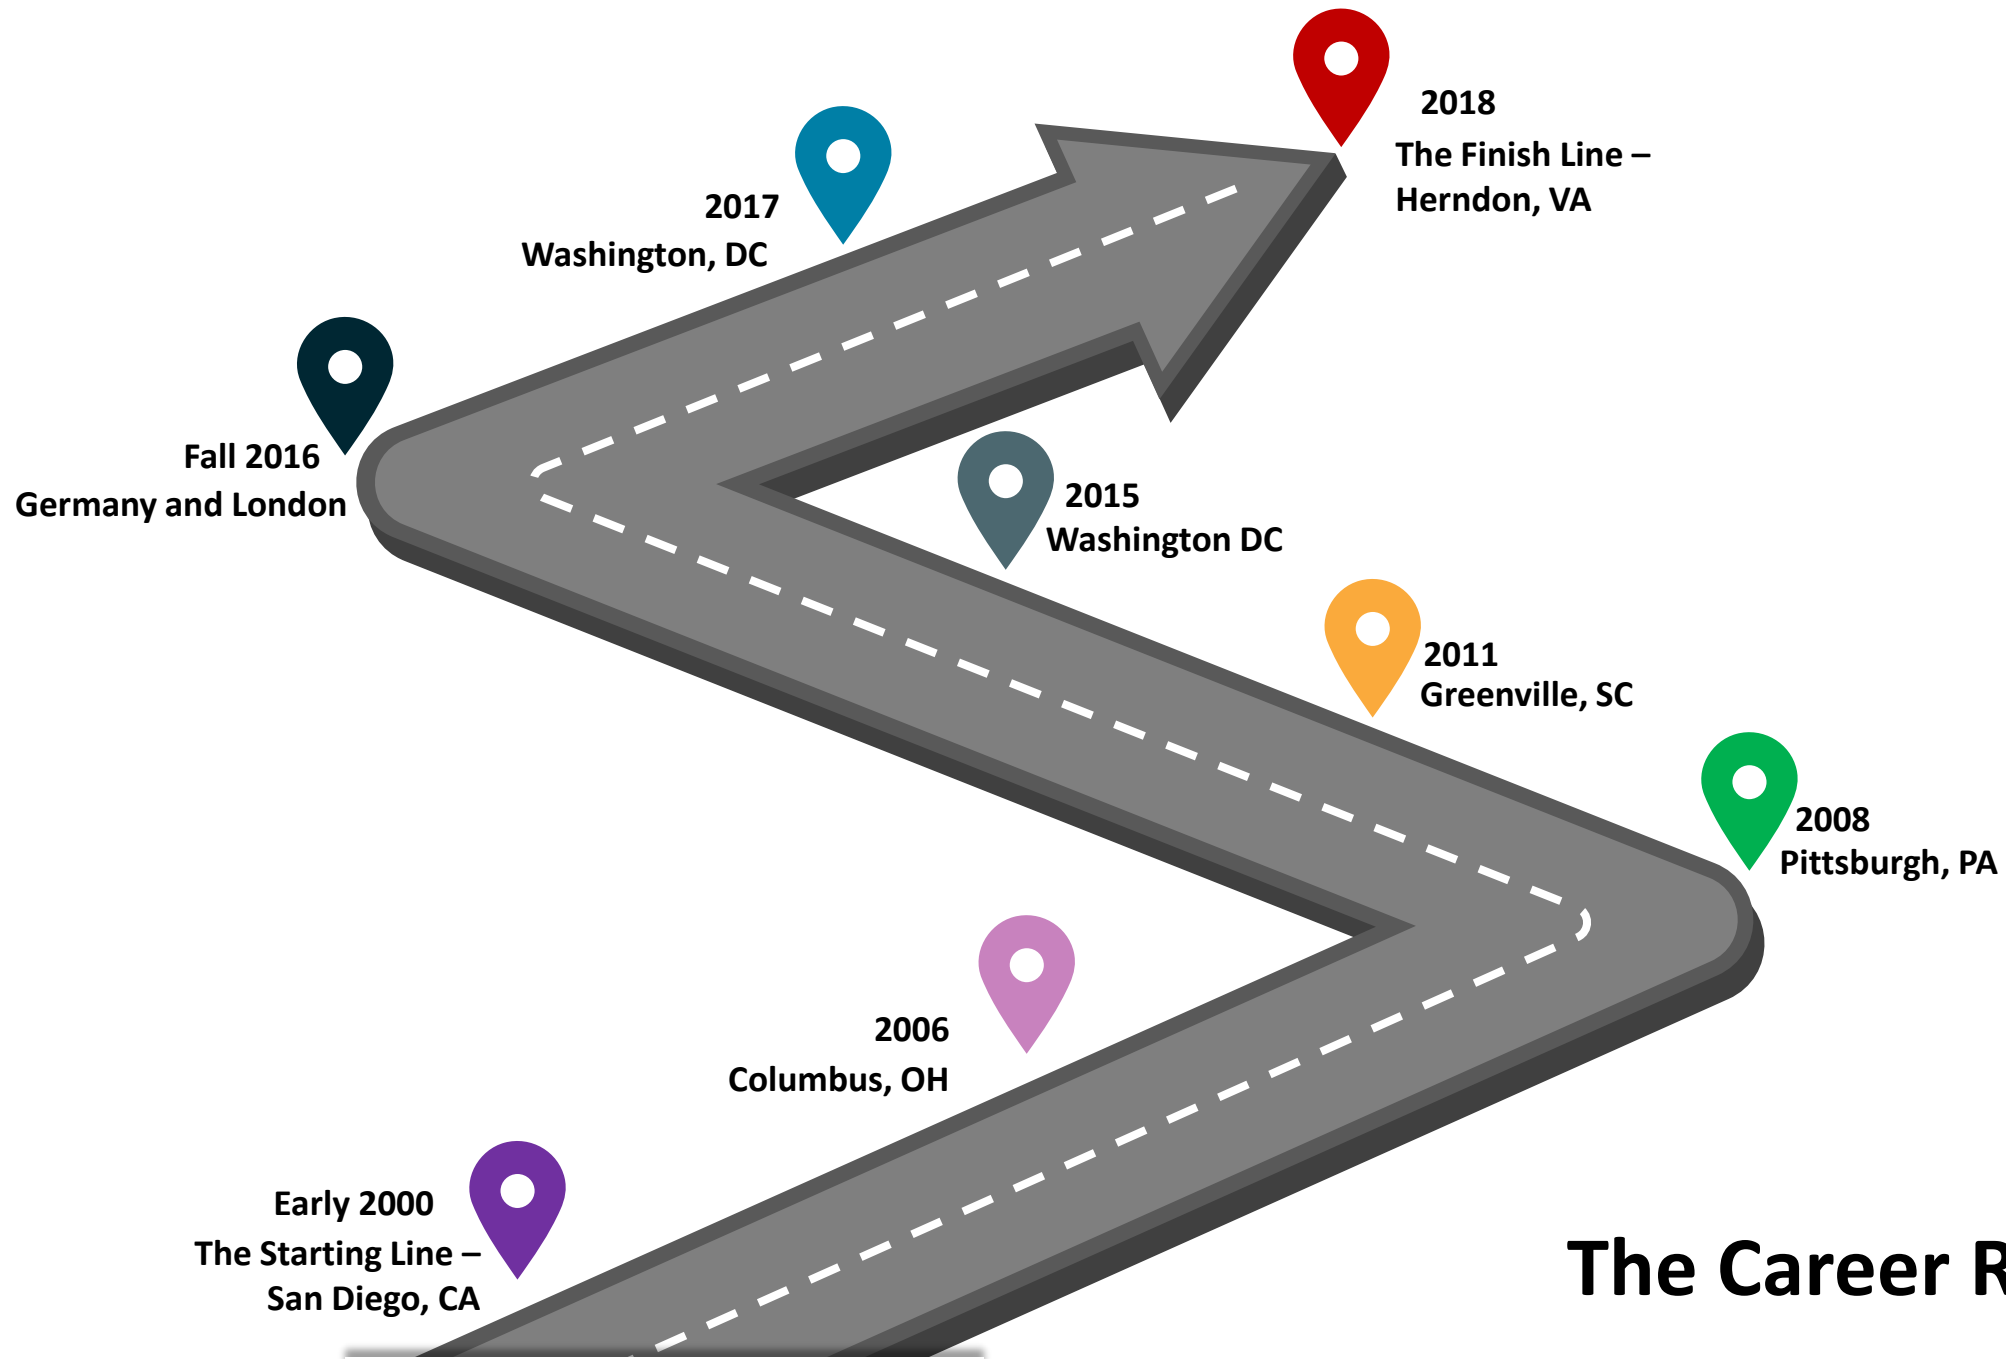

The Global Career Road Trip:

Navigating Expanding Roles with Impact

ation Kick off

10:00 pm

at Lawn

→ parking?

and sign in tables

rentals (tables + chairs)

signage?

College courses

credit / course overview

Action items

- registrar list
- donations
- catering
- est. head count

The Career Roadmap

Prioritizing What Matters

Prioritizing Relationships that Drive Impact